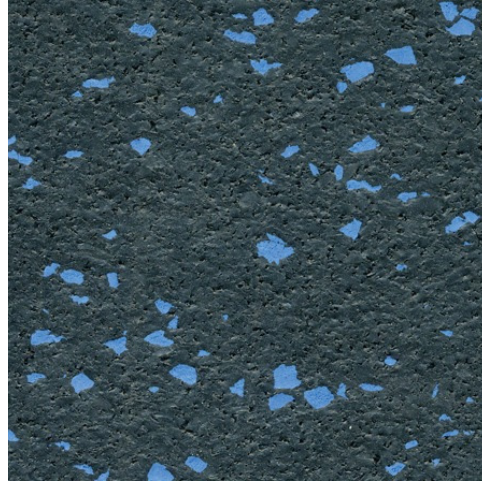

PLITEQ TREAD FITNESS FLOORING

HIGH PERFORMANCE GRANULATED RUBBER

BLACK

8 mm Roll: GETRDGRP08BLK
8 mm Tile: GETRDGRP08PZLBLK
5 mm Tile: GETRDGRP05BLK

OCEAN BLUE

8 mm Roll: GETRDGRP08OBL
8 mm Tile: GETRDGRP08PZLOBL
5 mm Tile: GETRDGRP05OBL

SILVER GRAY

8 mm Roll: GETRDGRP08SGY
8 mm Tile: GETRDGRP08PZLSGY
5 mm Tile: GETRDGRP05SGY

8 MM SPECIFICATIONS

Construction	92% Recycled Rubber and EPDM
Roll Dimensions	8 mm thick x 4' Wide x 25' Long 100 sf/roll
Puzzle Tile Dimensions	8 mm Thick x 23" Wide x 23" Long
Puzzle Tile Packaging	Sold by Piece
Warranty	Limited Lifetime