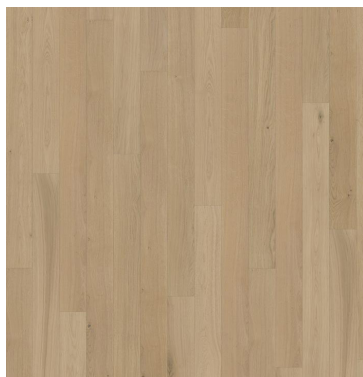

Canvas Collection

Etch

Fawn

Heather

Henna

Muse

Reiter

Tapa*

Tuft

Design:	Plank	Length:	73-1/4"
Features:	Matte Oak, Micro Bevel	Width:	5"
Surface Treatment:	Brushed, Smooth*	Thickness:	1/2"
Wear Layer:	UV Cured Urethane	Sf/Ctn	17.782
Joint:	5G	Pc/Ctn	7
Warranty:	25 Year Residential Finish, Lifetime Structural 5 Year Commercial	Weight/Ctn	28 lbs
Installation:	Float or Glue	Ctn/Plt	63