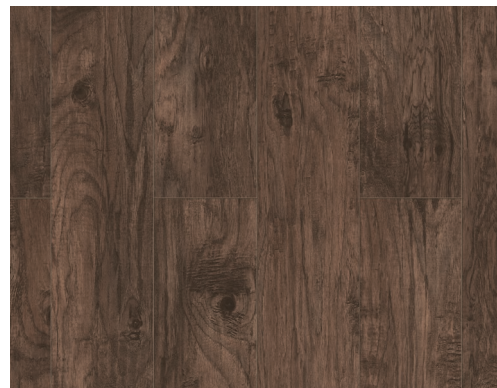

EDGEWOOD 56147
VARIATION: MEDIUM

LAUREL 56150
VARIATION: MEDIUM

SELKIRK 56153
VARIATION: MEDIUM

COLDSRING 56146
VARIATION: HEAVY

GRIZZLY 56149
VARIATION: MEDIUM

TRITON 56157
VARIATION: MEDIUM

TISDALE 56156
VARIATION: HEAVY

SUMAC 56155
VARIATION: MEDIUM

OAK LIGHT GREY 56151
VARIATION: MEDIUM

FOLKSTONE 56148
VARIATION: MEDIUM

SELKIRK
56153

Color may vary between actual product and printed images. Always make your selection from an actual product sample.