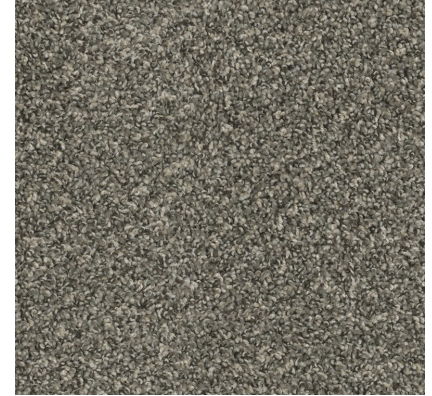

Delicate Ash | TAARCDEL